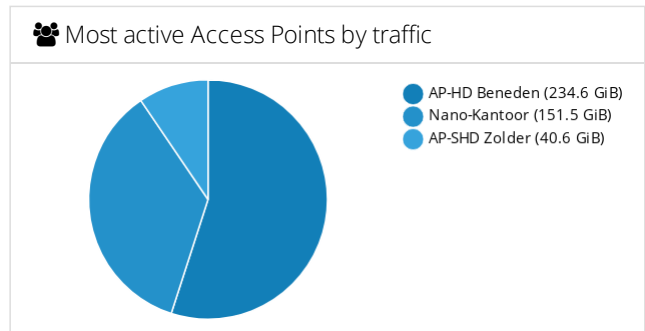

Default site

Site address #1

Site address #2

Monthly report for March 2019

Created 04/06/2019

UniFi Devices

USG Router:	1
UniFi Switches:	4
UniFi Access Points:	3

WAN information

External IP address:	80.101.227.207
DNS servers:	9.9.9.9
Data uploaded:	323.3 GiB ↑
Data downloaded:	802.3 GiB ↓

LAN information

IP subnet:	192.168.0.1/24
DNS servers:	9.9.9.9
Total unique users:	22
Total user sessions:	475

Wi-Fi information

Total unique users:	24
Total user sessions:	483
Data downloaded:	406.5 GiB ↓