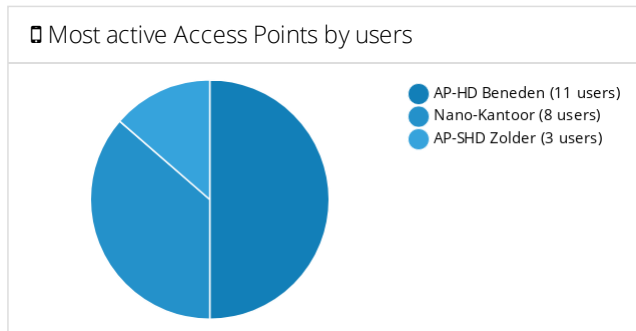

Default site

Site address #1

Site address #2

Monthly report for March 2019

Created 04/06/2019

UniFi Devices

USG Router:	1
UniFi Switches:	4
UniFi Access Points:	3

WAN information

External IP address:	80.101.227.207
DNS servers:	9.9.9.9
Data uploaded:	323.3 GiB ↑
Data downloaded:	802.3 GiB ↓

LAN information

IP subnet:	192.168.0.1/24
DNS servers:	9.9.9.9
Total unique users:	22
Total user sessions:	475

Wi-Fi information

Total unique users:	24
Total user sessions:	483
Data downloaded:	406.5 GiB ↓