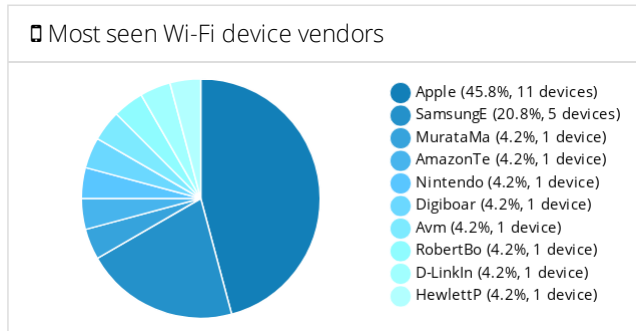

Default site

Site address #1

Site address #2

Monthly report for March 2019

Created 04/06/2019

UniFi Devices

USG Router:	1
UniFi Switches:	4
UniFi Access Points:	3

WAN information

External IP address:	80.101.227.207
DNS servers:	9.9.9.9
Data uploaded:	323.3 GiB ↑
Data downloaded:	802.3 GiB ↓

LAN information

IP subnet:	192.168.0.1/24
DNS servers:	9.9.9.9
Total unique users:	22
Total user sessions:	475

Wi-Fi information

Total unique users:	24
Total user sessions:	483
Data downloaded:	406.5 GiB ↓