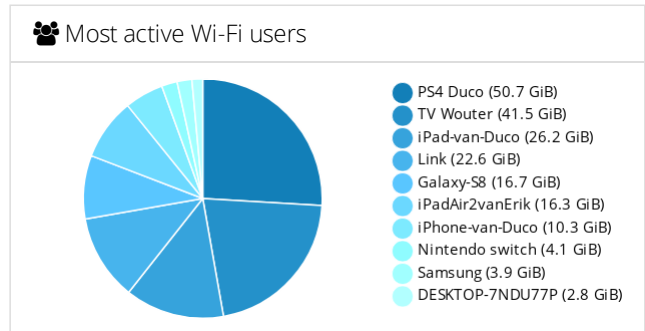

Default site

Site address #1

Site address #2

Monthly report for March 2019

Created 04/06/2019

UniFi Devices

USG Router:	1
UniFi Switches:	4
UniFi Access Points:	3

WAN information

External IP address:	80.101.227.207
DNS servers:	9.9.9.9
Data uploaded:	323.3 GiB ↑
Data downloaded:	802.3 GiB ↓

LAN information

IP subnet:	192.168.0.1/24
DNS servers:	9.9.9.9
Total unique users:	22
Total user sessions:	475

Wi-Fi information

Total unique users:	24
Total user sessions:	483
Data downloaded:	406.5 GiB ↓