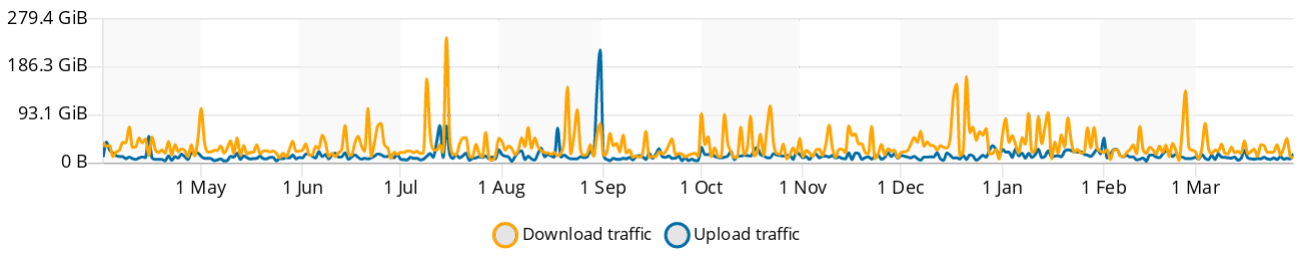

External IP address:	80.101.227.207
DNS servers:	9.9.9.9
Data uploaded:	323.3 GiB ↑
Data downloaded:	802.3 GiB ↓

LAN information

IP subnet:	192.168.0.1/24
DNS servers:	9.9.9.9
Total unique users:	22
Total user sessions:	475

Wi-Fi information

Total unique users:	24
Total user sessions:	483
Data downloaded:	406.5 GiB ↓

WAN traffic last 12 months

ACME Corp
info@acmecorp.com
+31 23 4445555
acmecorp.com

We manage your UniFi networks 24x7!