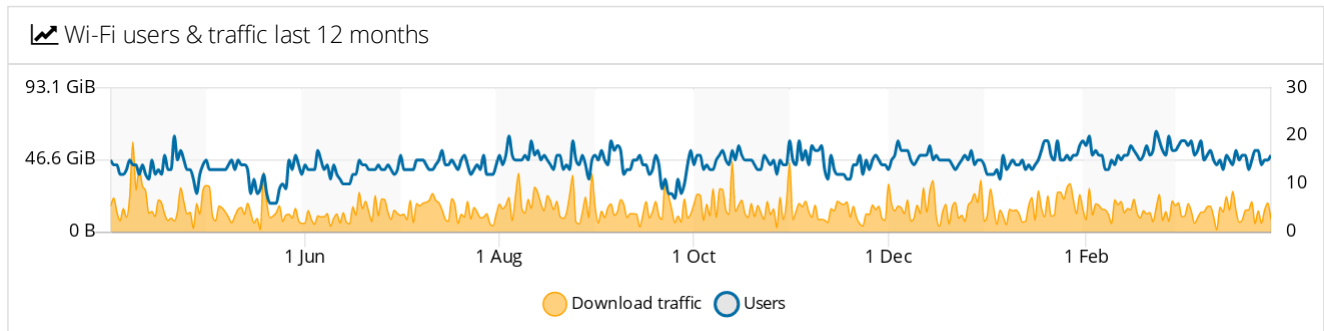

Default site

Site address #1

Site address #2

Monthly report for March 2019

Created 04/06/2019

UniFi Devices

USG Router:	1
UniFi Switches:	4
UniFi Access Points:	3

WAN information

External IP address:	80.101.227.207
DNS servers:	9.9.9.9
Data uploaded:	323.3 GiB ↑
Data downloaded:	802.3 GiB ↓

LAN information

IP subnet:	192.168.0.1/24
DNS servers:	9.9.9.9
Total unique users:	22
Total user sessions:	475

Wi-Fi information

Total unique users:	24
Total user sessions:	483
Data downloaded:	406.5 GiB ↓